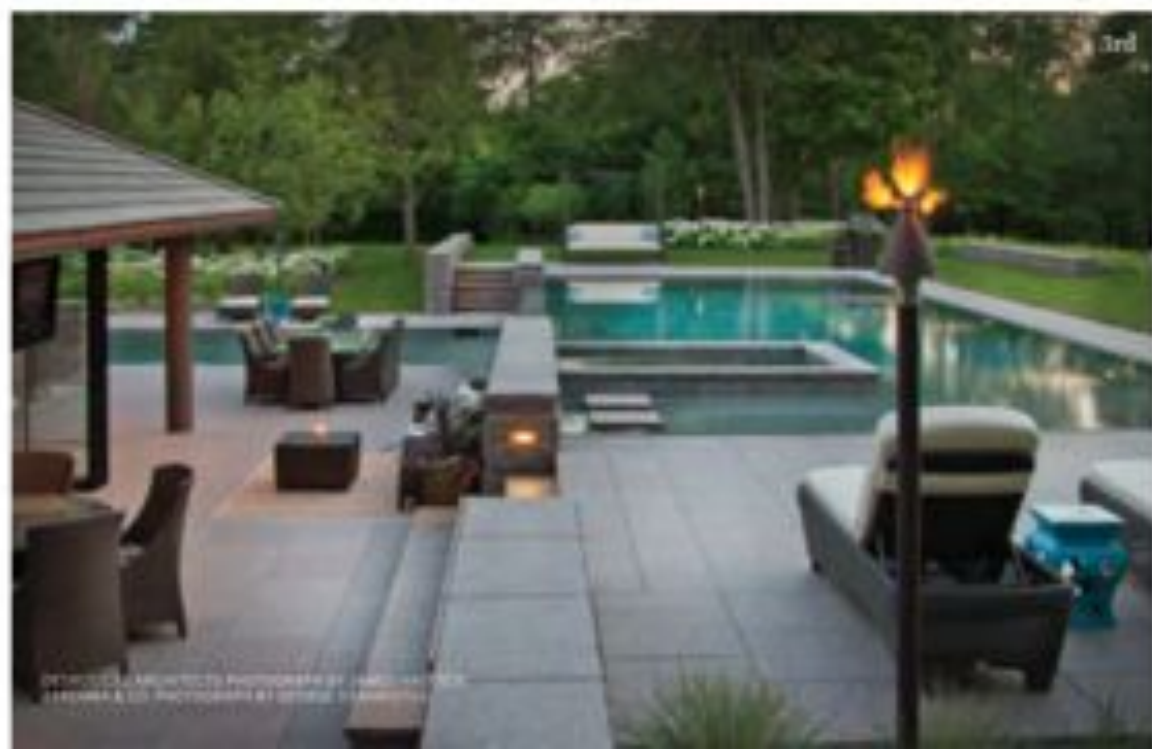

ZAREMBA & CO.
B&B POOLS & SPAS

✓ "The pool geometry is very pleasing." — *Stephen Chung*

2011

DESIGN
AWARDS

EXTERIORS

first place

first place

[Faded text describing the project details, including location and design firm information.]